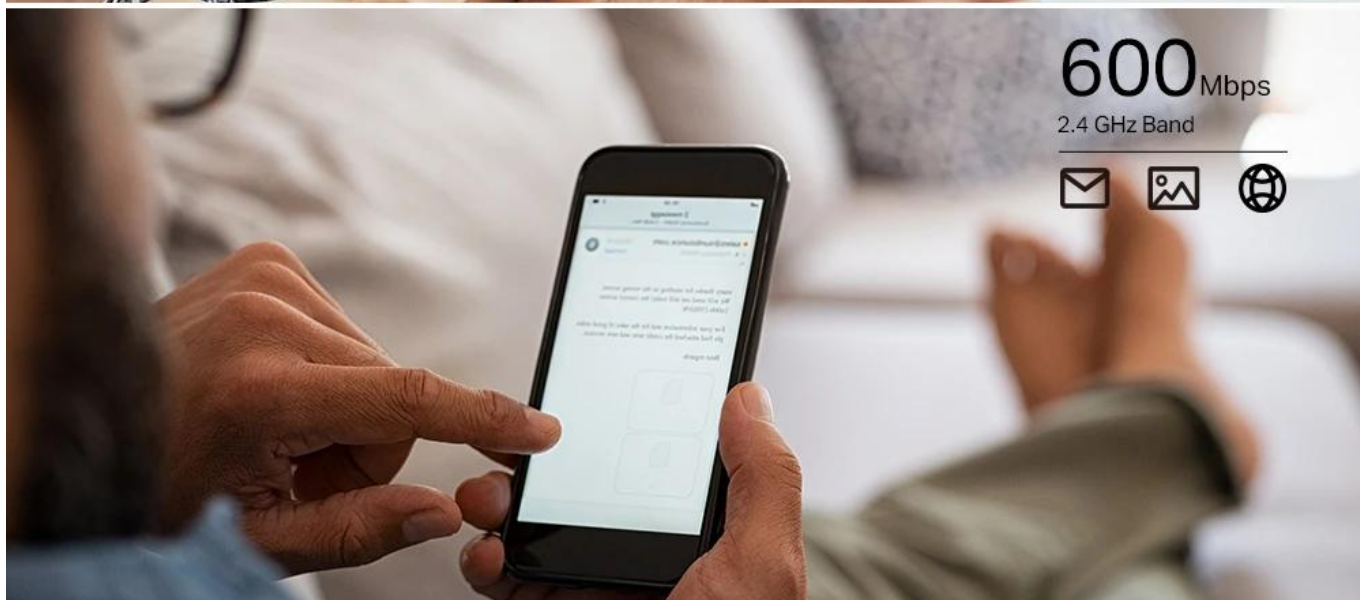

# Incredible 802.11ac Wave2 Home Wi-Fi

1300 Mbps

5 GHz Band

600 Mbps

2.4 GHz Band