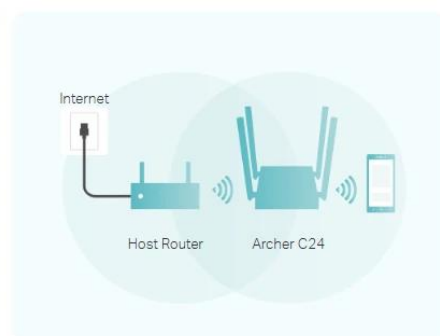

#### Router Mode (Default)

Plug in an Ethernet cable to instantly create a private wireless network and share internet access with all your Wi-Fi devices.

#### Access Point Mode

Transform your existing wired network into a wireless one.