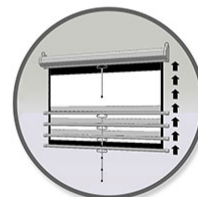

# MANUAL SERIES

Manual Pull-Down Projector Screen

Black or white case options available on certain models/sizes

180° Viewing Angle

MaxWhite® 1.1 Gain Front Projection Screen Material

Optional 6" and 12" L brackets available- SOLD SEPARATELY

Compatible with Standard throw projectors only

Available in Diagonal Sizes: 71" - 170"

Professional Manufacturer's 2-year Warranty and 3-year ENRG® Warranty

Available in Various Aspect Ratios:

Dual wall and Ceiling Installation Design

Screen lanyard included for easy operation

Auto-locking system provides variable height settings