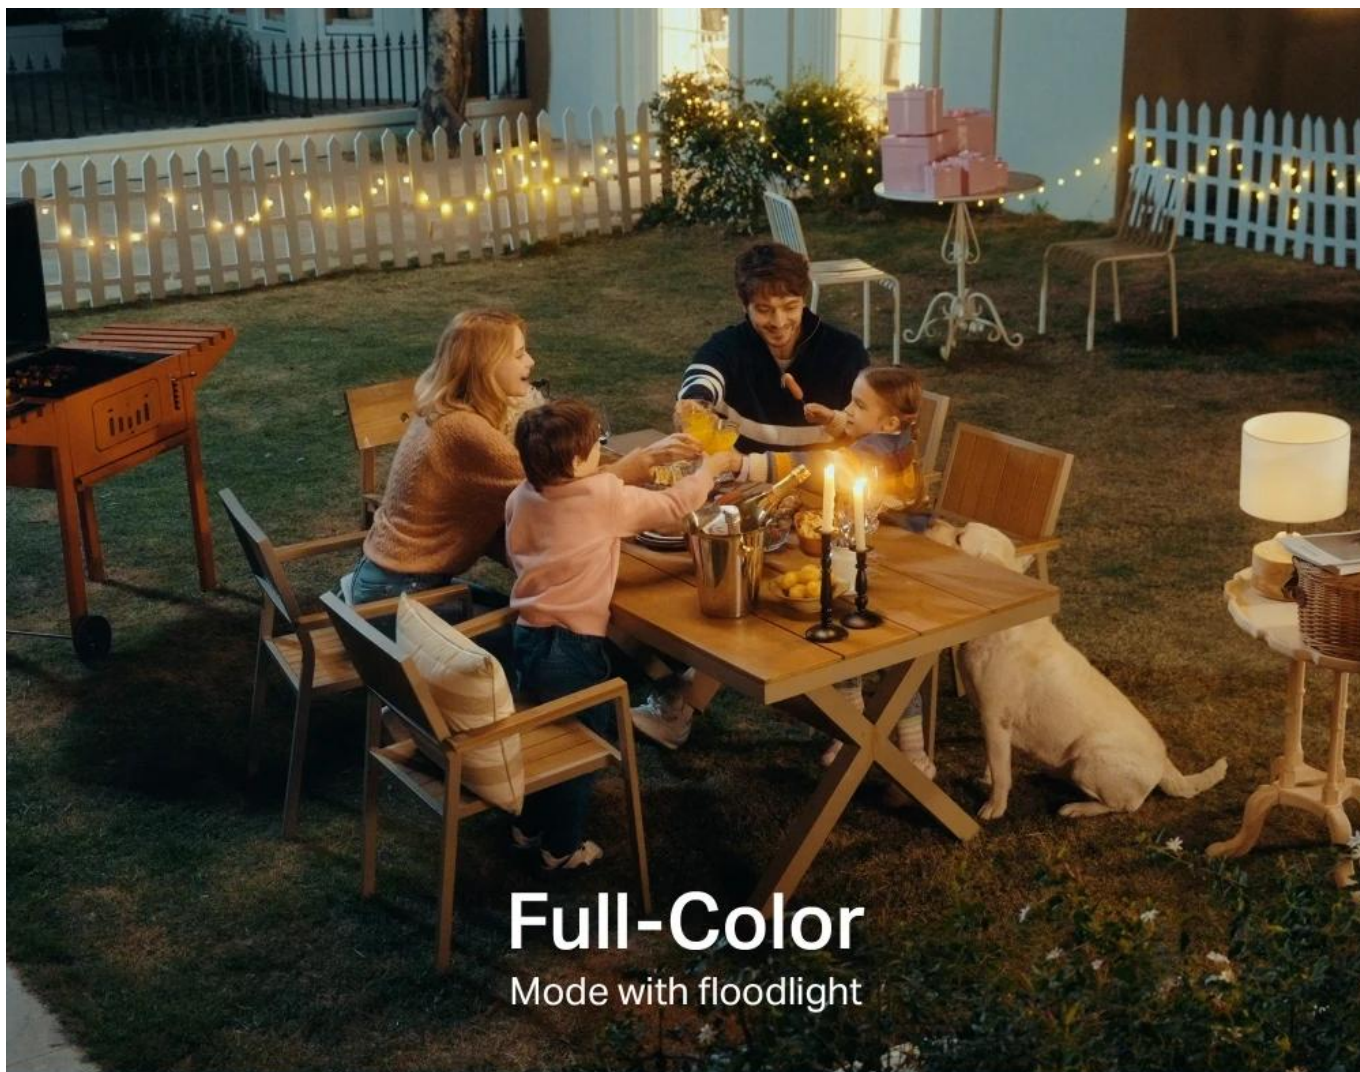

800-Lumen
Adjustable Floodlight

2K 3MP Live View

Solar Charged
Maintenance-Free

Color Night Vision

360° AI Tracking

Free Person/Pet/
Vehicle Detection

Full-Color
Mode with floodlight

Color Night Vision

Get a vibrant, full-color view of the night with the powerful floodlight.

tapo

Brighten Your Property, Secure Your Home

Illuminate the night with a powerful 800-lumen floodlight to unveil any suspicious activity.