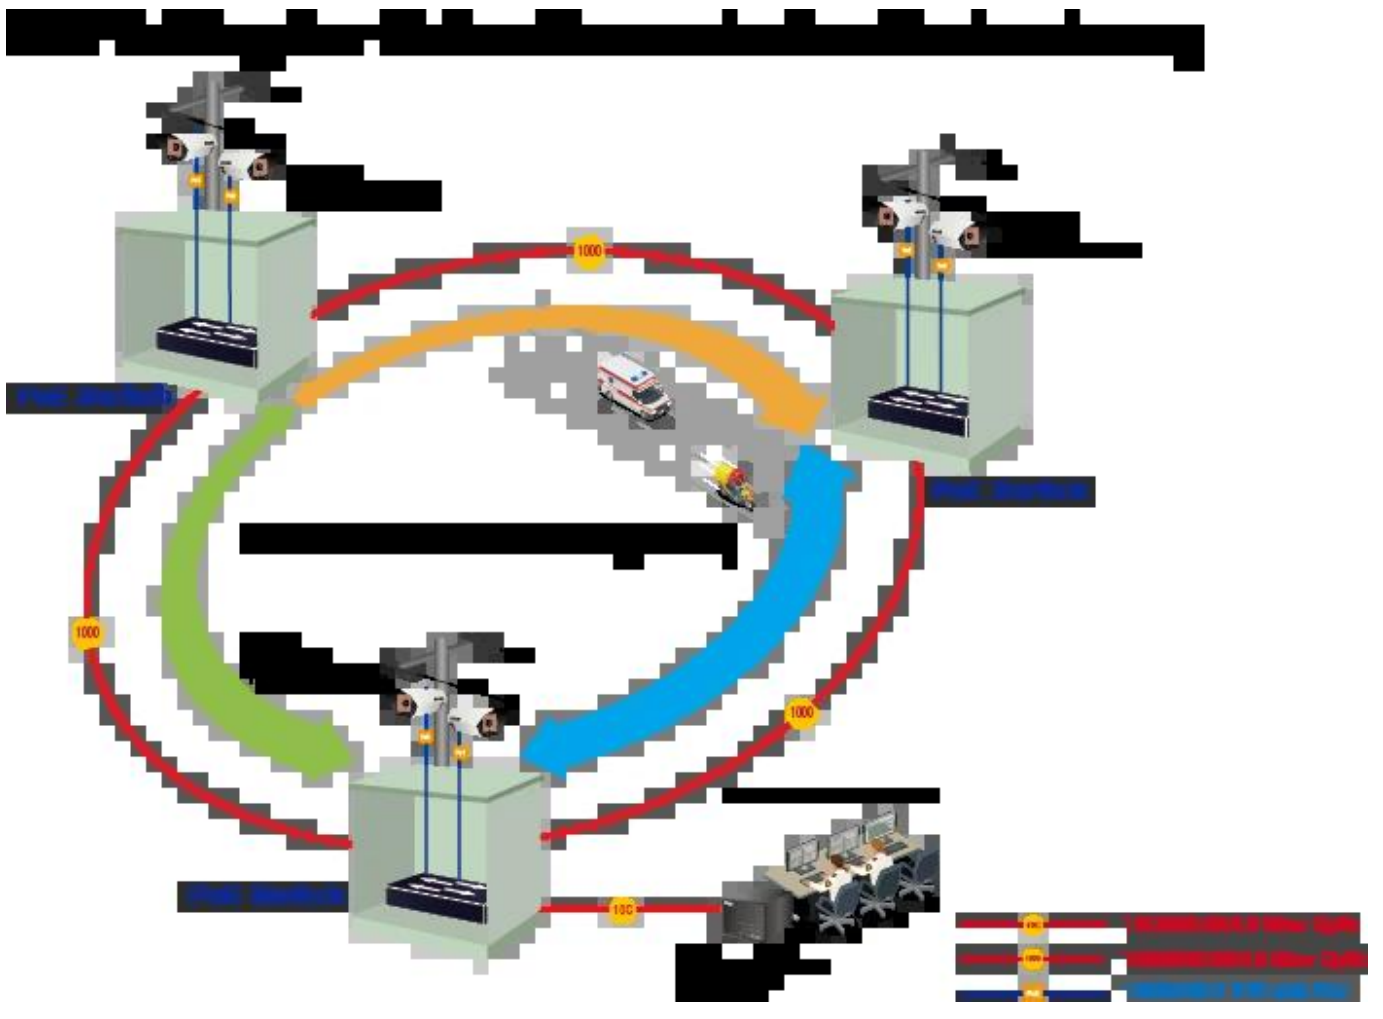

Strengthen
SSHv2/TLSv1.3
Encryption

Planet 4440-48P27
S21 2-Port 10/100/1000T SFP Sx Port + 2-Port 20G SFP+ Managed Ethernet Switch

Security Features:

- IP Source Guard
- DHCP Snooping
- IPv4/IPv6 ACL
- RADIUS/TACACS+
- ARP Inspection
- User Privilege Level Control